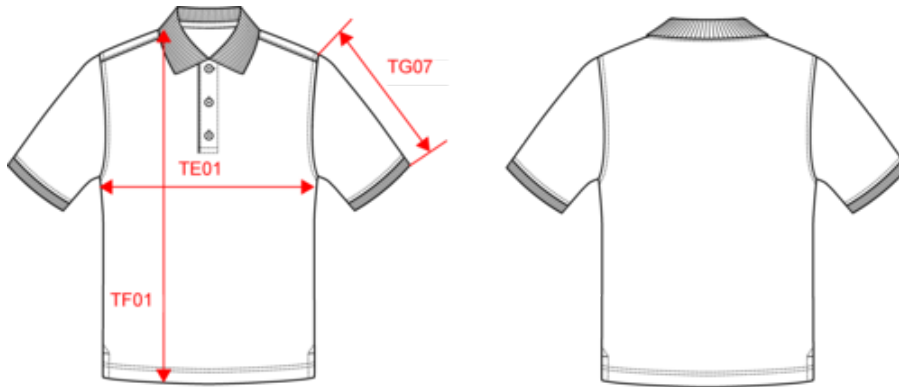

65% polyester/35% cotton. Combed cotton, piqué knit. Washable at 60°C. Anti-bacterial and anti-pilling treatment. Placket with 3 matching buttons. Ribbed collar with contrasting taped neck. Ribbed cuffs. Side slits with contrasting tape for extra comfort. Twin needle finishing at hem. Suitable for professional use.

Dimensions (cm)

Measurements in cm	S	M	L	XL	XXL	3XL	4XL	5XL
TE01 - 1/2 chest width at 1.5cm below armhole	50.00	53.00	56.00	59.00	62.00	65.00	68.00	71.00
TF01 - Total height from HSP	70.00	72.00	74.00	76.00	78.00	80.00	82.00	84.00
TG07 - Short sleeve length	22.25	23.00	23.75	24.50	25.25	26.00	26.75	27.50